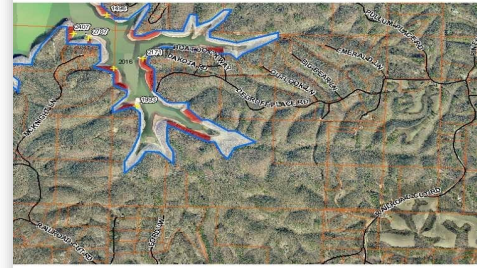

\$2,012,600

Lakefront Beaver Lake property with docks! Buy here!

MLS # 03103-99111

MLS# : 03103-99111

Price : \$2,012,600

Type : Land for Sale

Size : 201.26 Acres

Address : DeGroff Place Rd , Rogers , Arkansas , 72751

FEATURES

- ✓ Build Home
- ✓ lakefront
- ✓ boat docks
- ✓ private estate
- ✓ hunting
- ✓ fishing
- ✓ shore line
- ✓ acreage

ABOUT THE PROPERTY

Enjoy Beaver Lake living, the largest lake in Benton County, Arkansas. This 201 acres property has around a mile of easy access shore line with the 3 parcels. Build your private estate or custom home here with multiple waterfront sites close to water's edge and 3 large areas zoned for boat docks. Great access point off Pullum Rd and 2 additional points of access Railroad Cut. Great hunting and fishing!